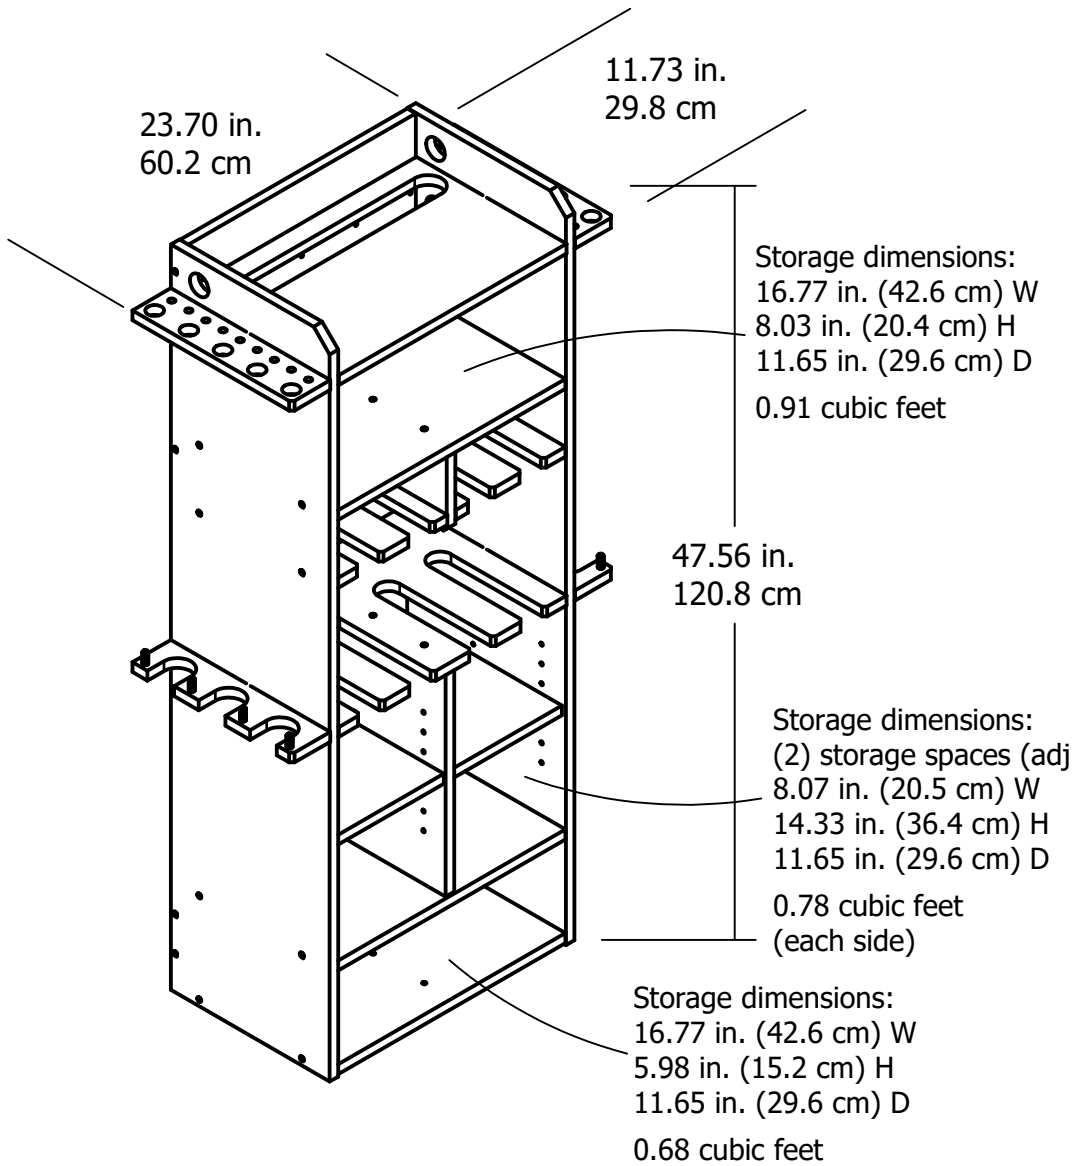

8406

Wood Breakdown: 96%
Total storage: xx cubic feet

Overall Product Size:
23.70"W x 11.73"D x 47.56"H
60.2cm W x 29.8cm D x 120.8cm H

Maximum Weight Capacities
Unit Weight: 48 lbs. (21.8 kg)