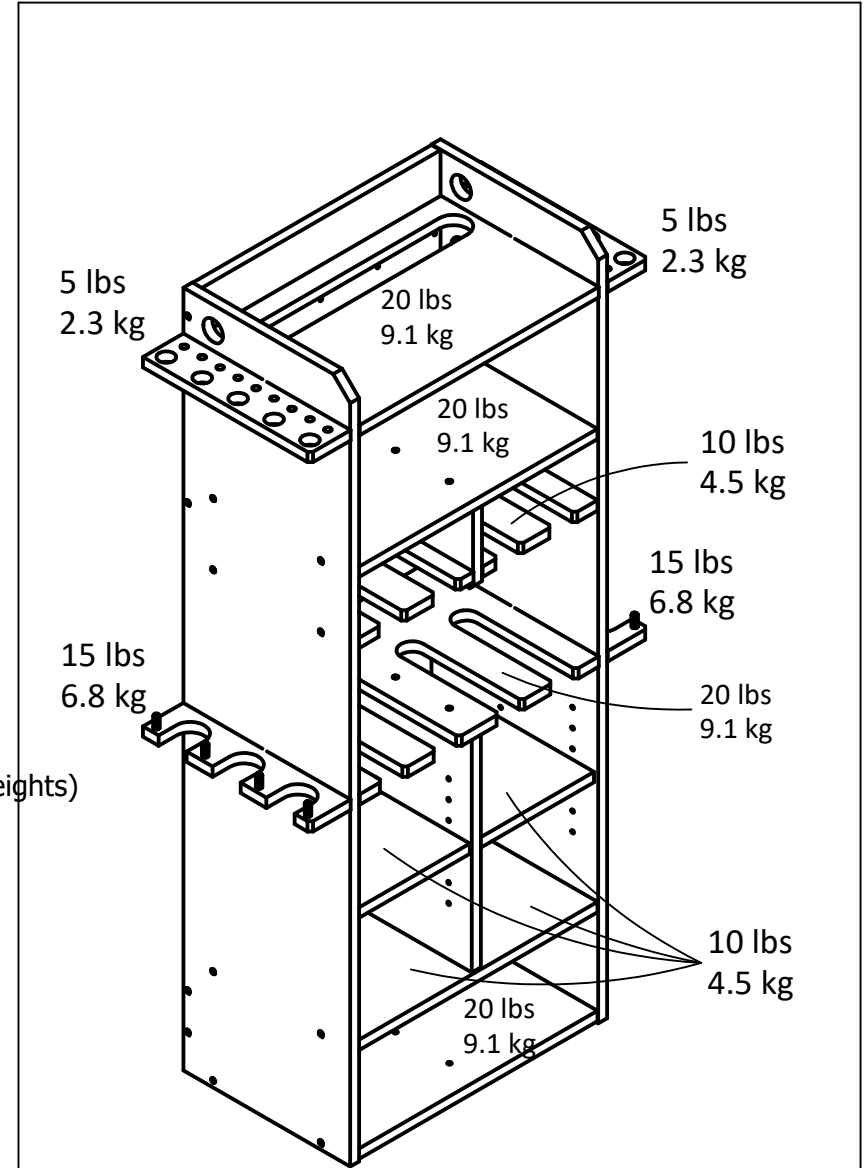

8406

Wood Breakdown: 96%
Total storage: xx cubic feet

Overall Product Size:
23.70"W x 11.73"D x 47.56"H
60.2cm W x 29.8cm D x 120.8cm H

Maximum Weight Capacities
Unit Weight: 48 lbs. (21.8 kg)